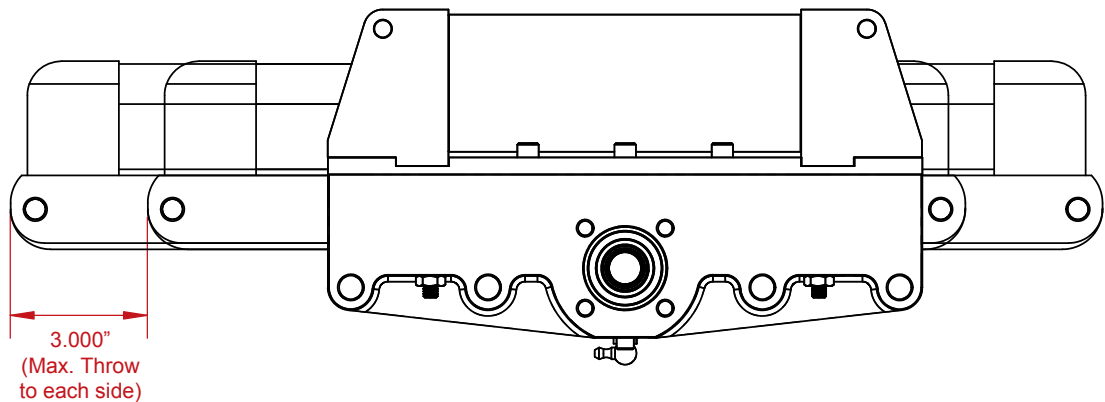

3.0" Truggy Rack (Part #110) with 3.0" Cylinder - 1.5:1 Ratio

For Technical Assistance Call:
 (619) 561-7764
www.howepowerperformance.com
 12476 Julian Ave.
 Lakeside, CA 92040