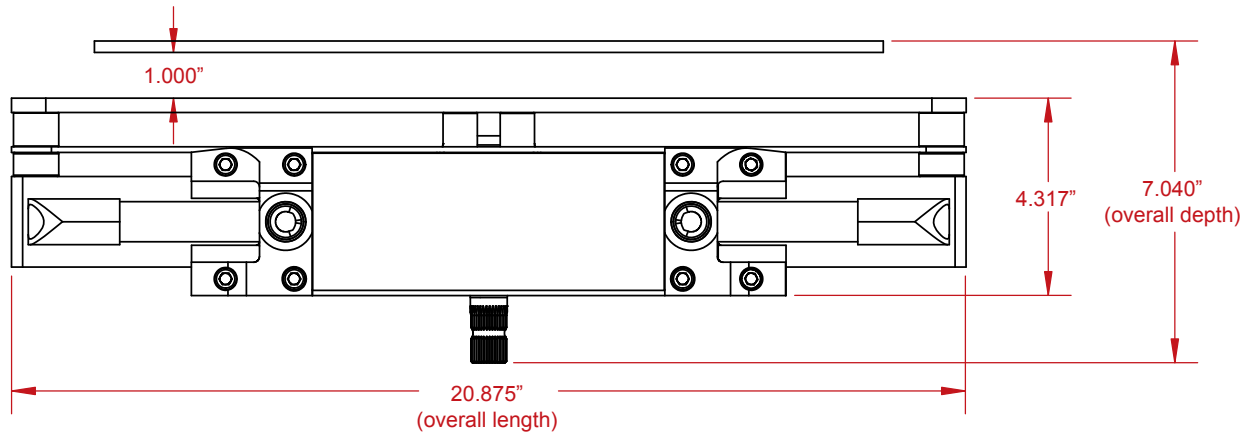

3.0" Truggy Rack (Part #110) with 3.0" Cylinder - 1.5:1 Ratio

For Technical Assistance Call:
 (619) 561-7764
www.howepowerperformance.com
 12476 Julian Ave.
 Lakeside, CA 92040