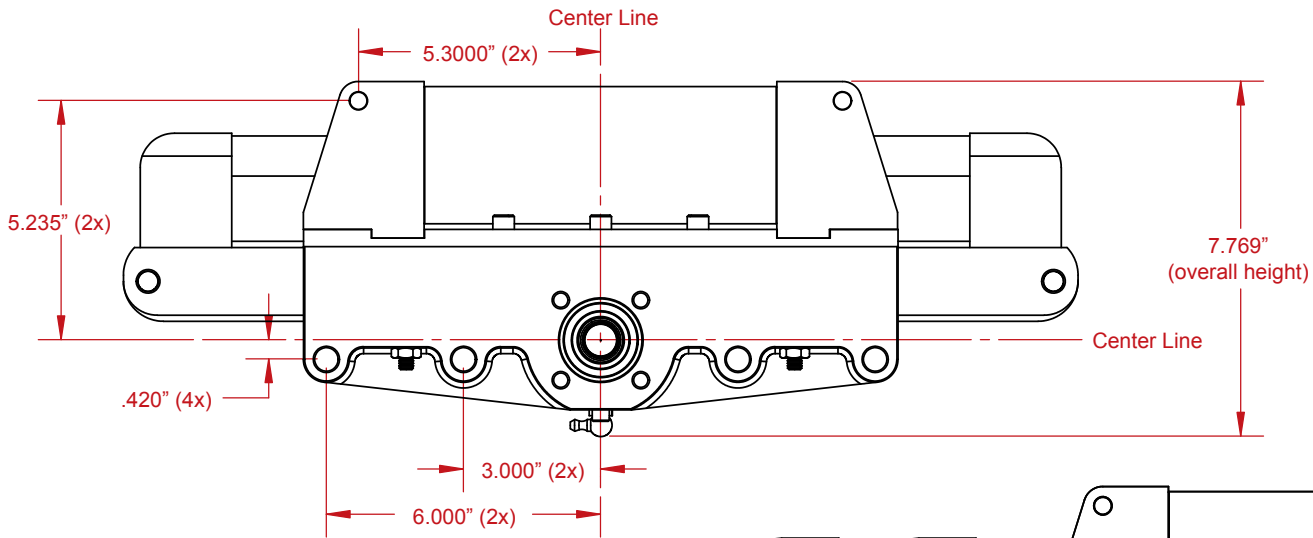

3.0" Truggy Rack (Part #110) with 3.0" Cylinder - 1.5:1 Ratio

For Technical Assistance Call:
 (619) 561-7764
www.howepowerperformance.com
 12476 Julian Ave.
 Lakeside, CA 92040